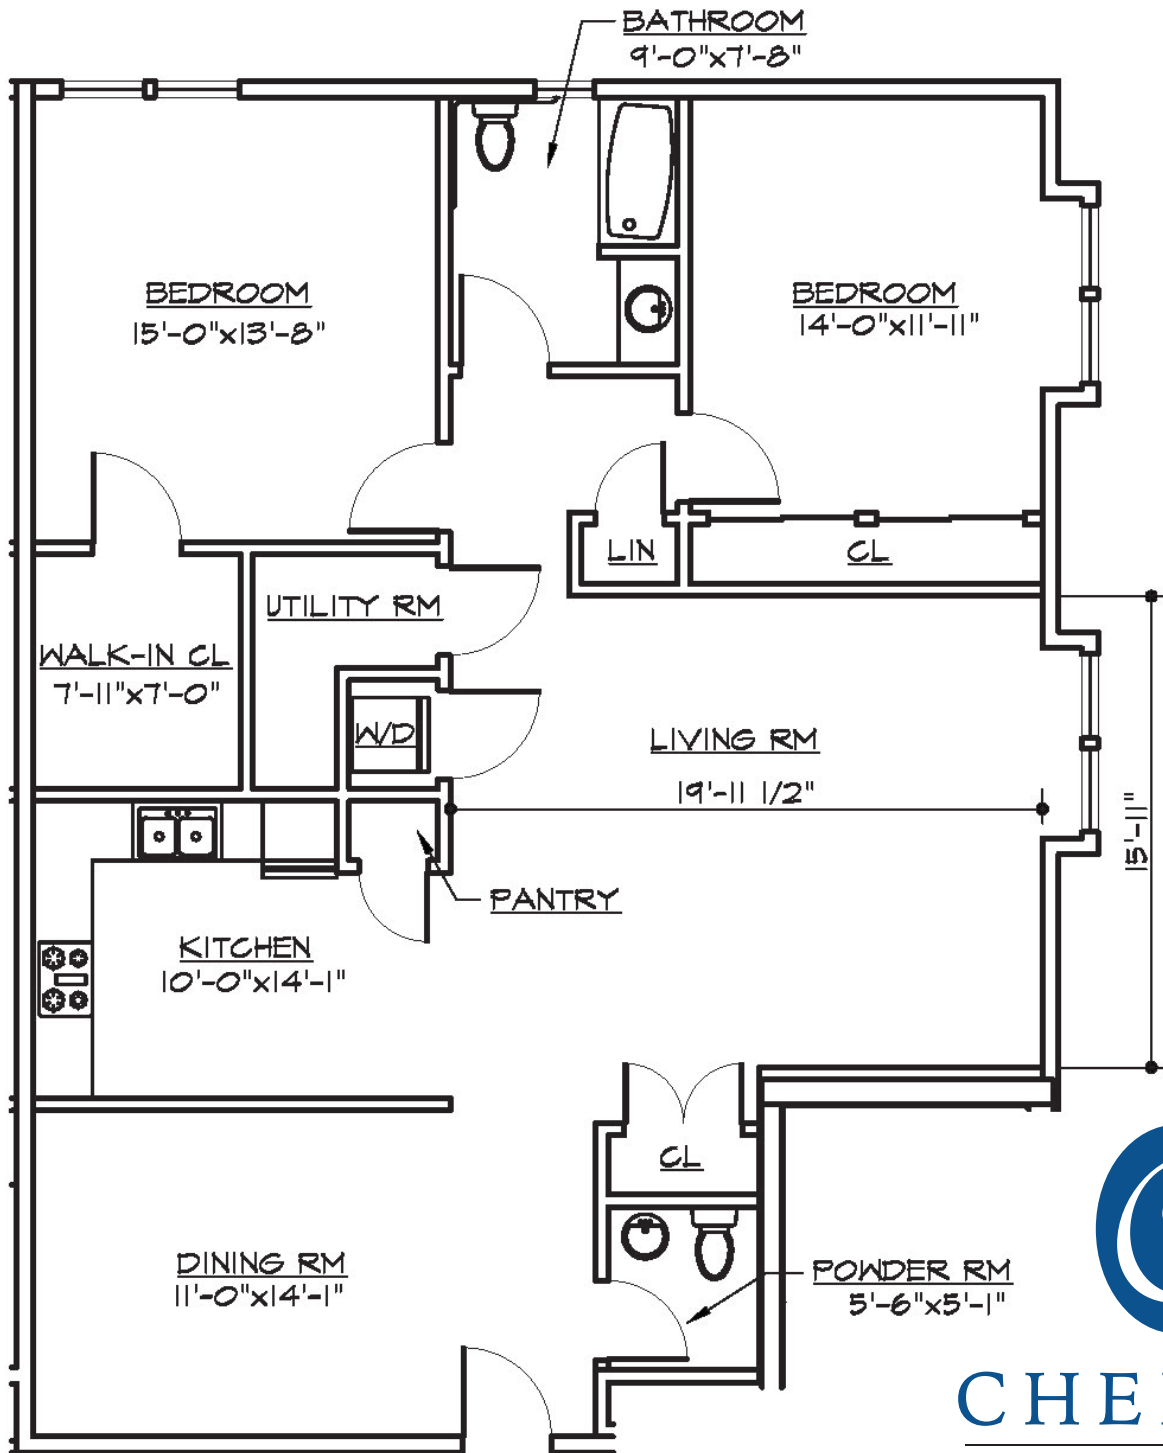

Independent Living Floor Plans

Unit 314

CHELSEA
AT FANWOOD

295 South Ave., Fanwood, NJ 07023
P 908-654-5200 • chelseaseniorliving.com