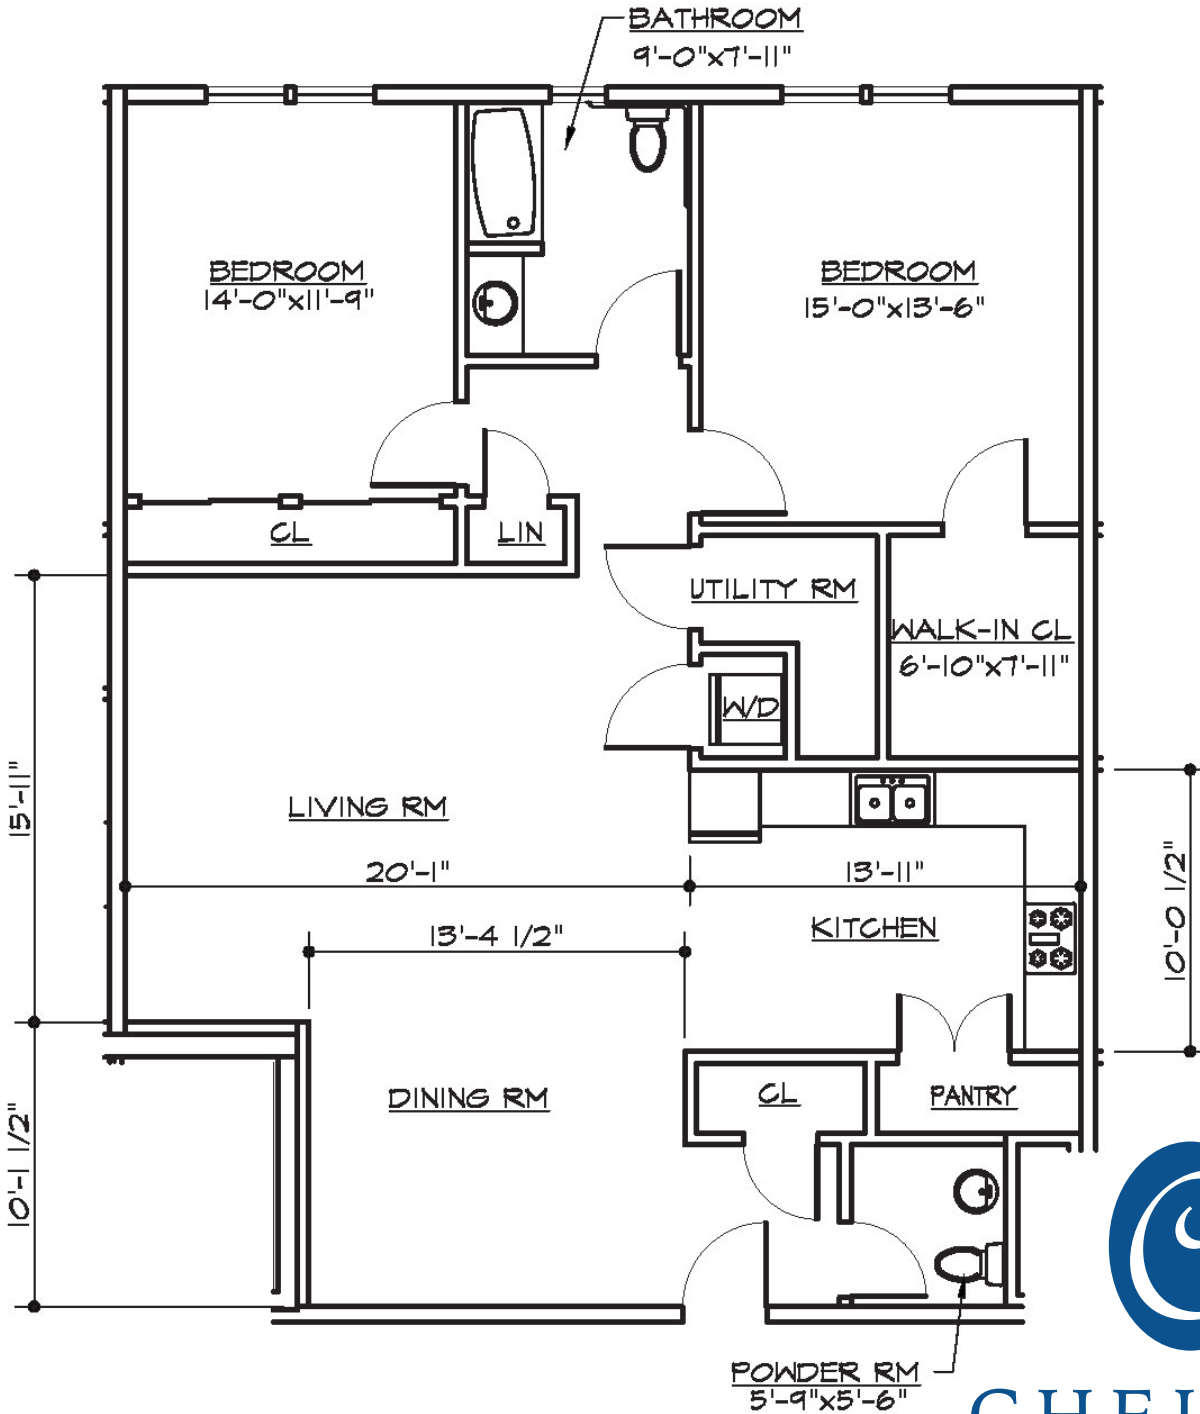

Independent Living Floor Plans

Unit 312

CHELSEA
AT FANWOOD

295 South Ave., Fanwood, NJ 07023
P 908-654-5200 • chelseaseniorliving.com