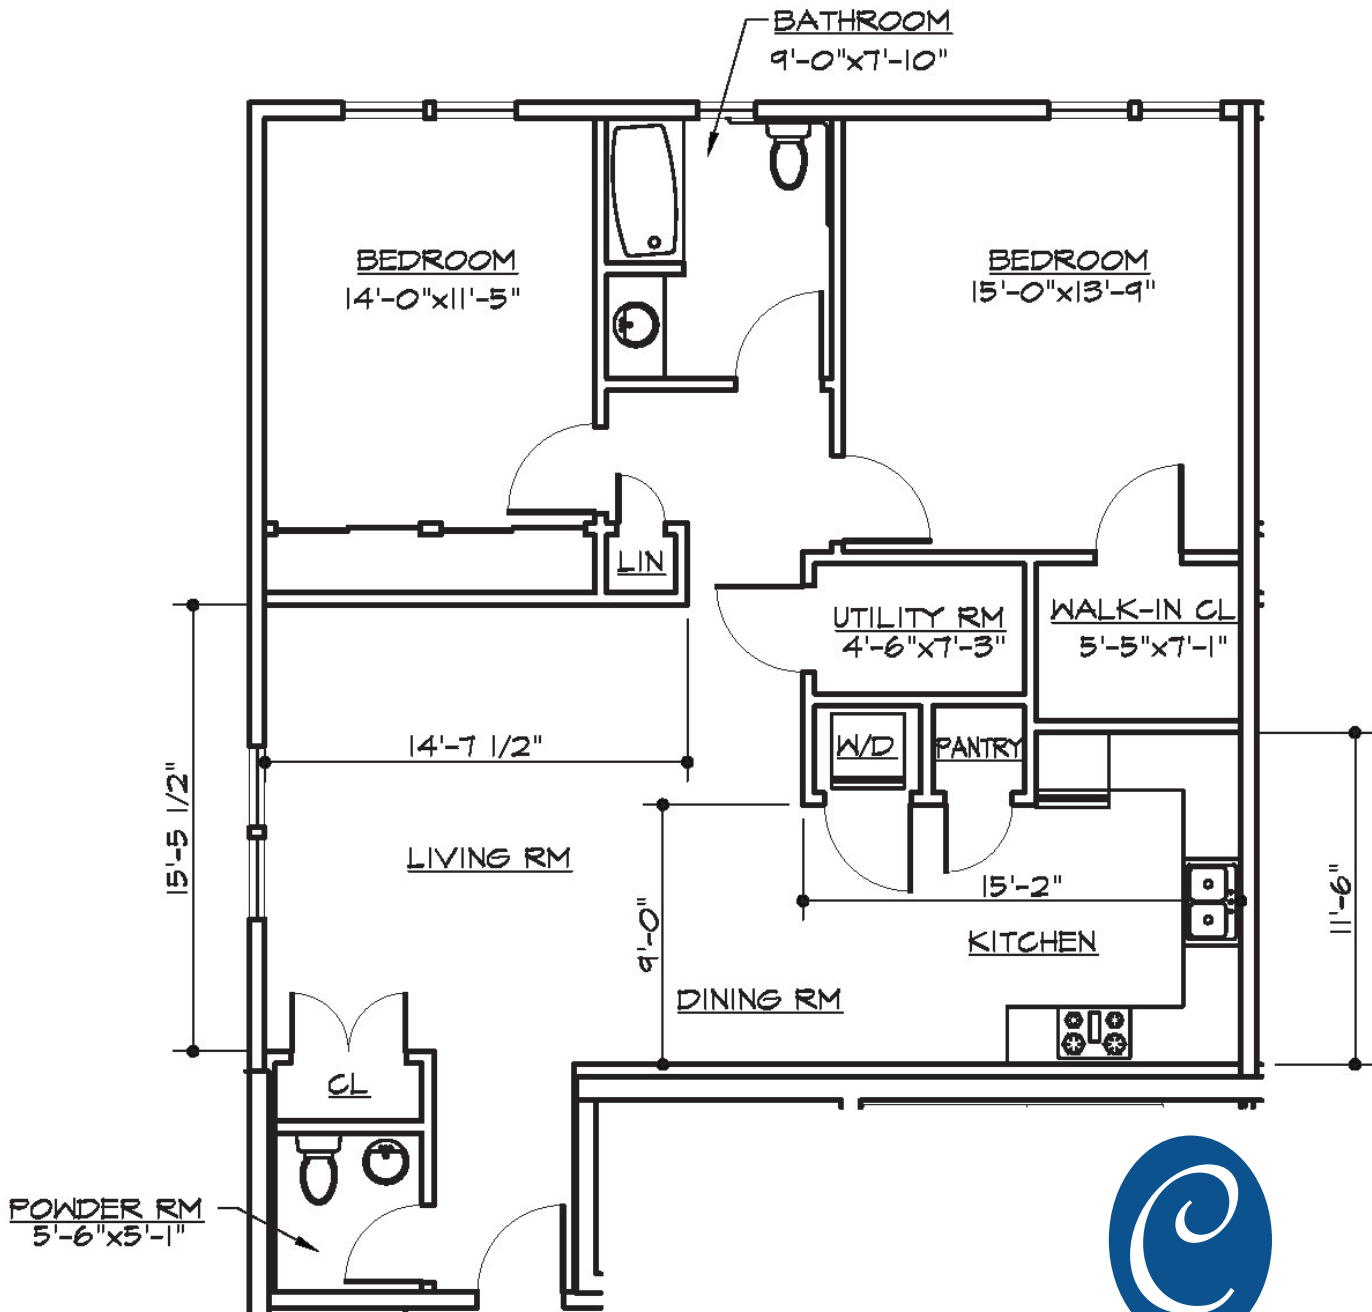

Independent Living Floor Plans

Unit 310

CHELSEA
AT FANWOOD

295 South Ave., Fanwood, NJ 07023
P 908-654-5200 • chelseaseniorliving.com