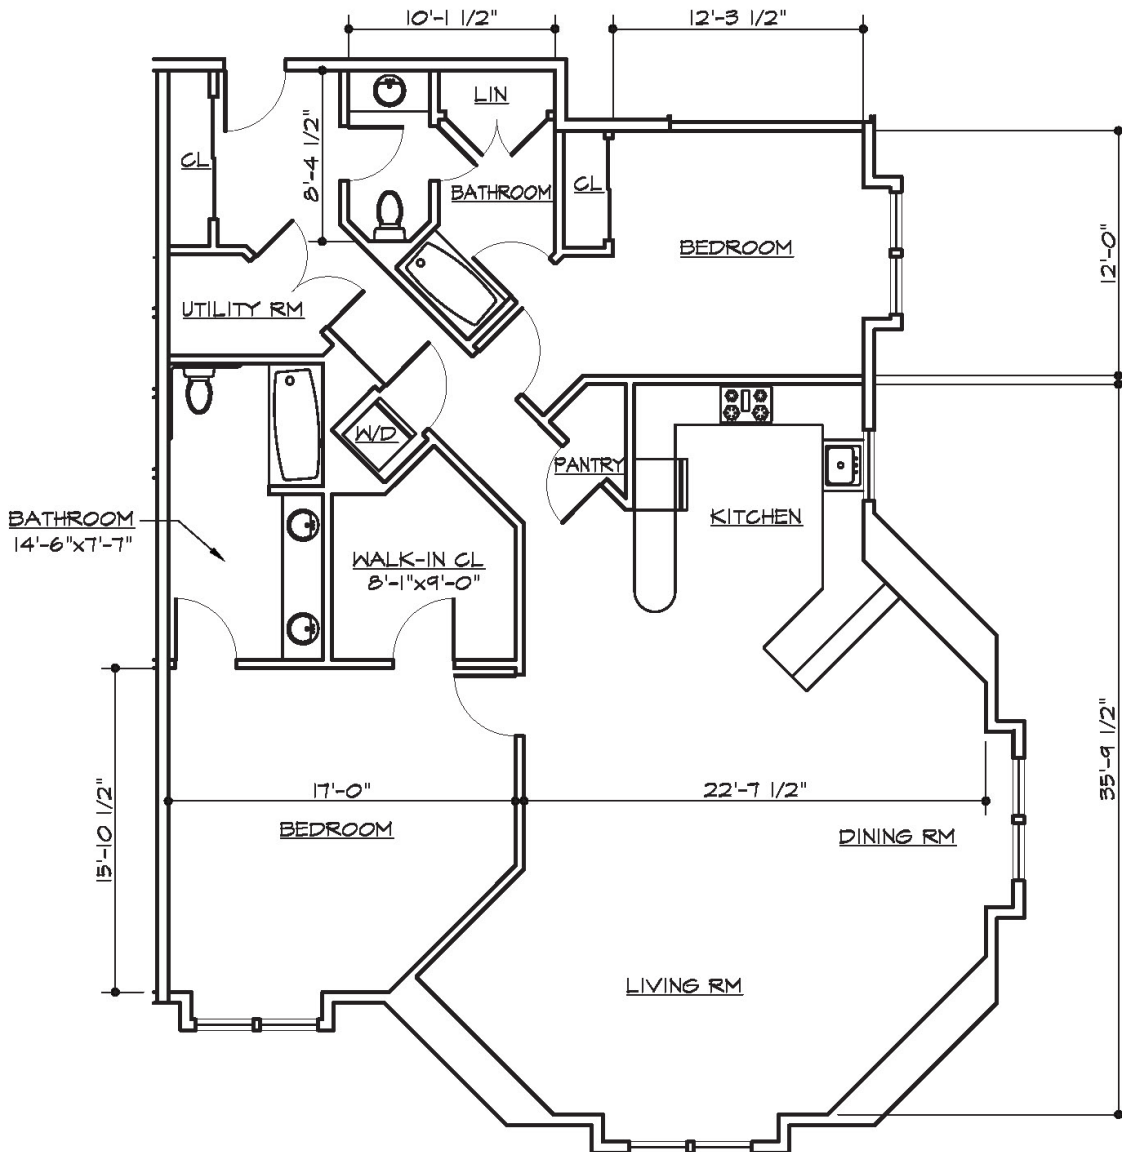

Independent Living Floor Plans

Unit 308

CHELSEA
AT FANWOOD

295 South Ave., Fanwood, NJ 07023
P 908-654-5200 • chelseaseniorliving.com