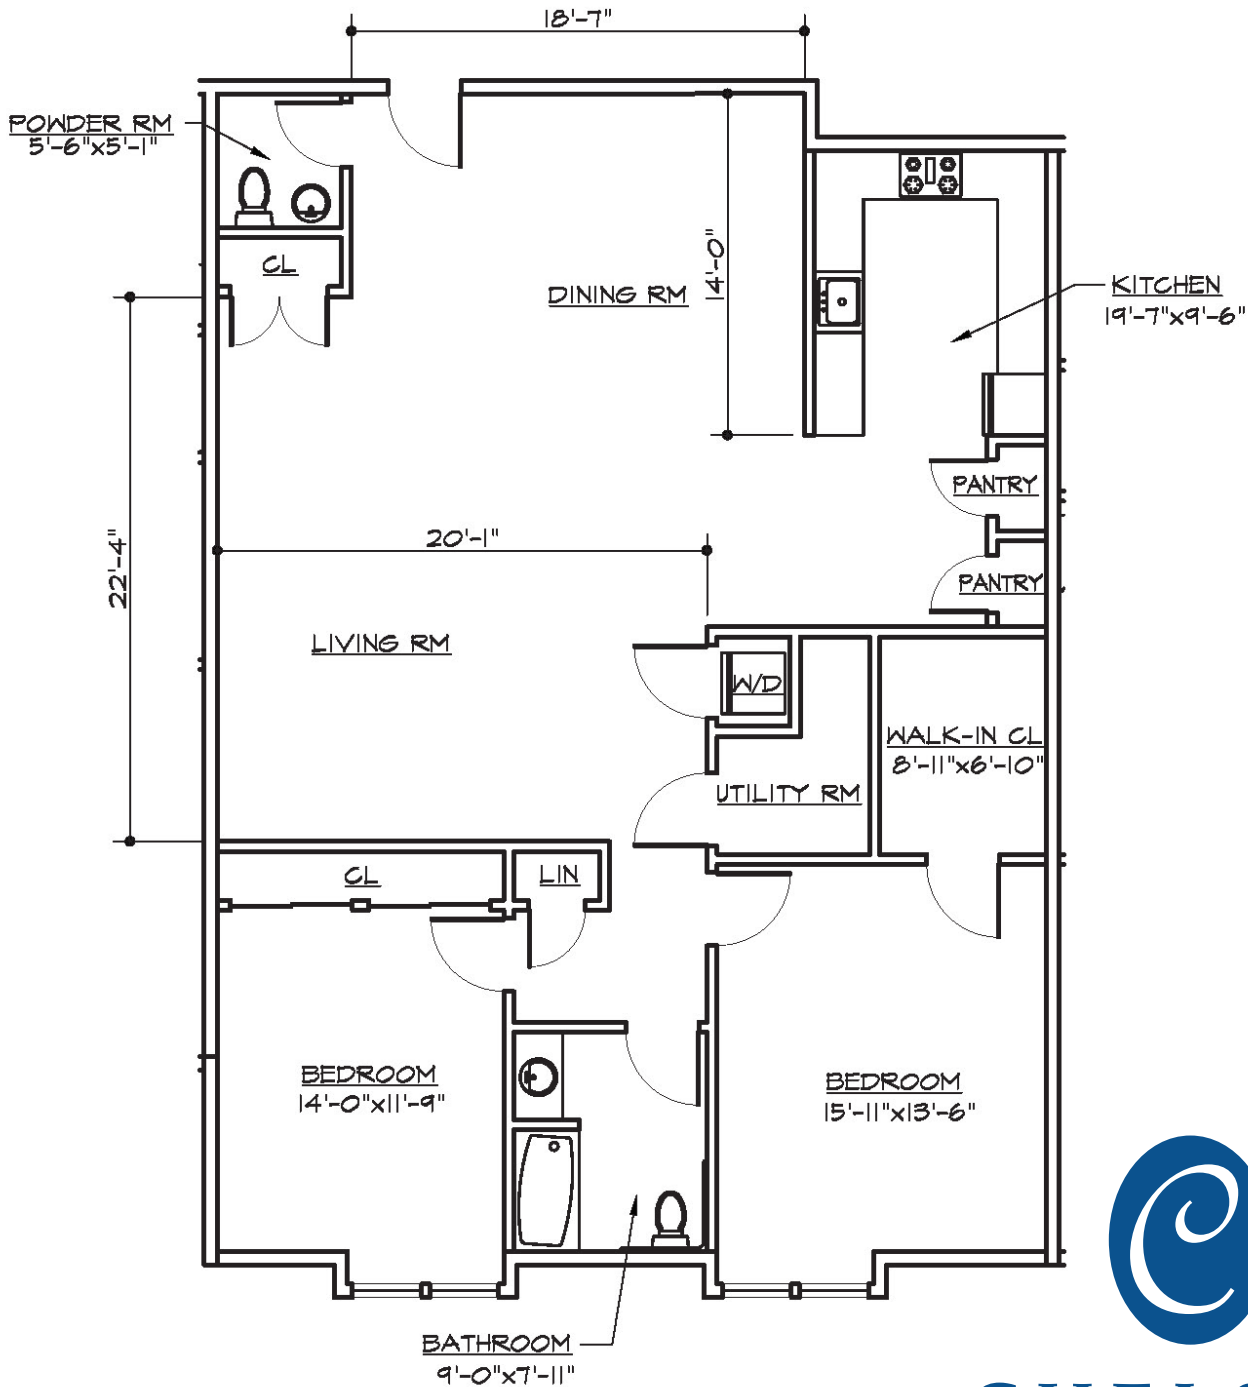

Independent Living Floor Plans

Unit 306

CHELSEA
AT FANWOOD

295 South Ave., Fanwood, NJ 07023
P 908-654-5200 • chelseaseniorliving.com