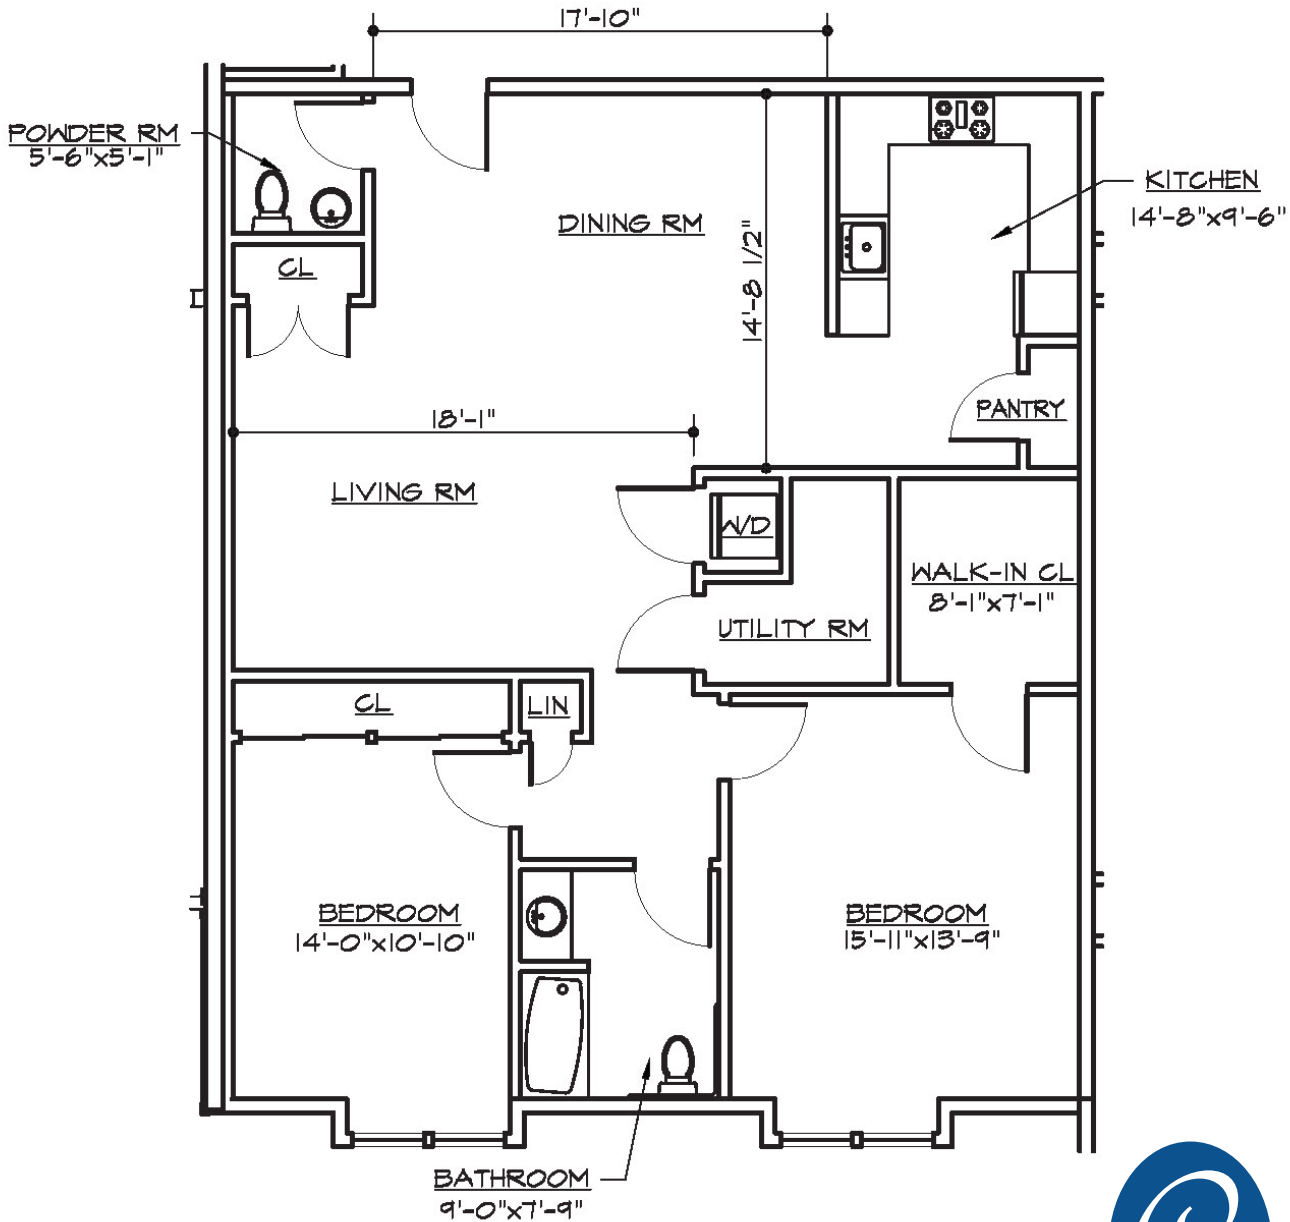

Independent Living Floor Plans

Unit 304

CHELSEA
AT FANWOOD

295 South Ave., Fanwood, NJ 07023
P 908-654-5200 • chelseaseniorliving.com