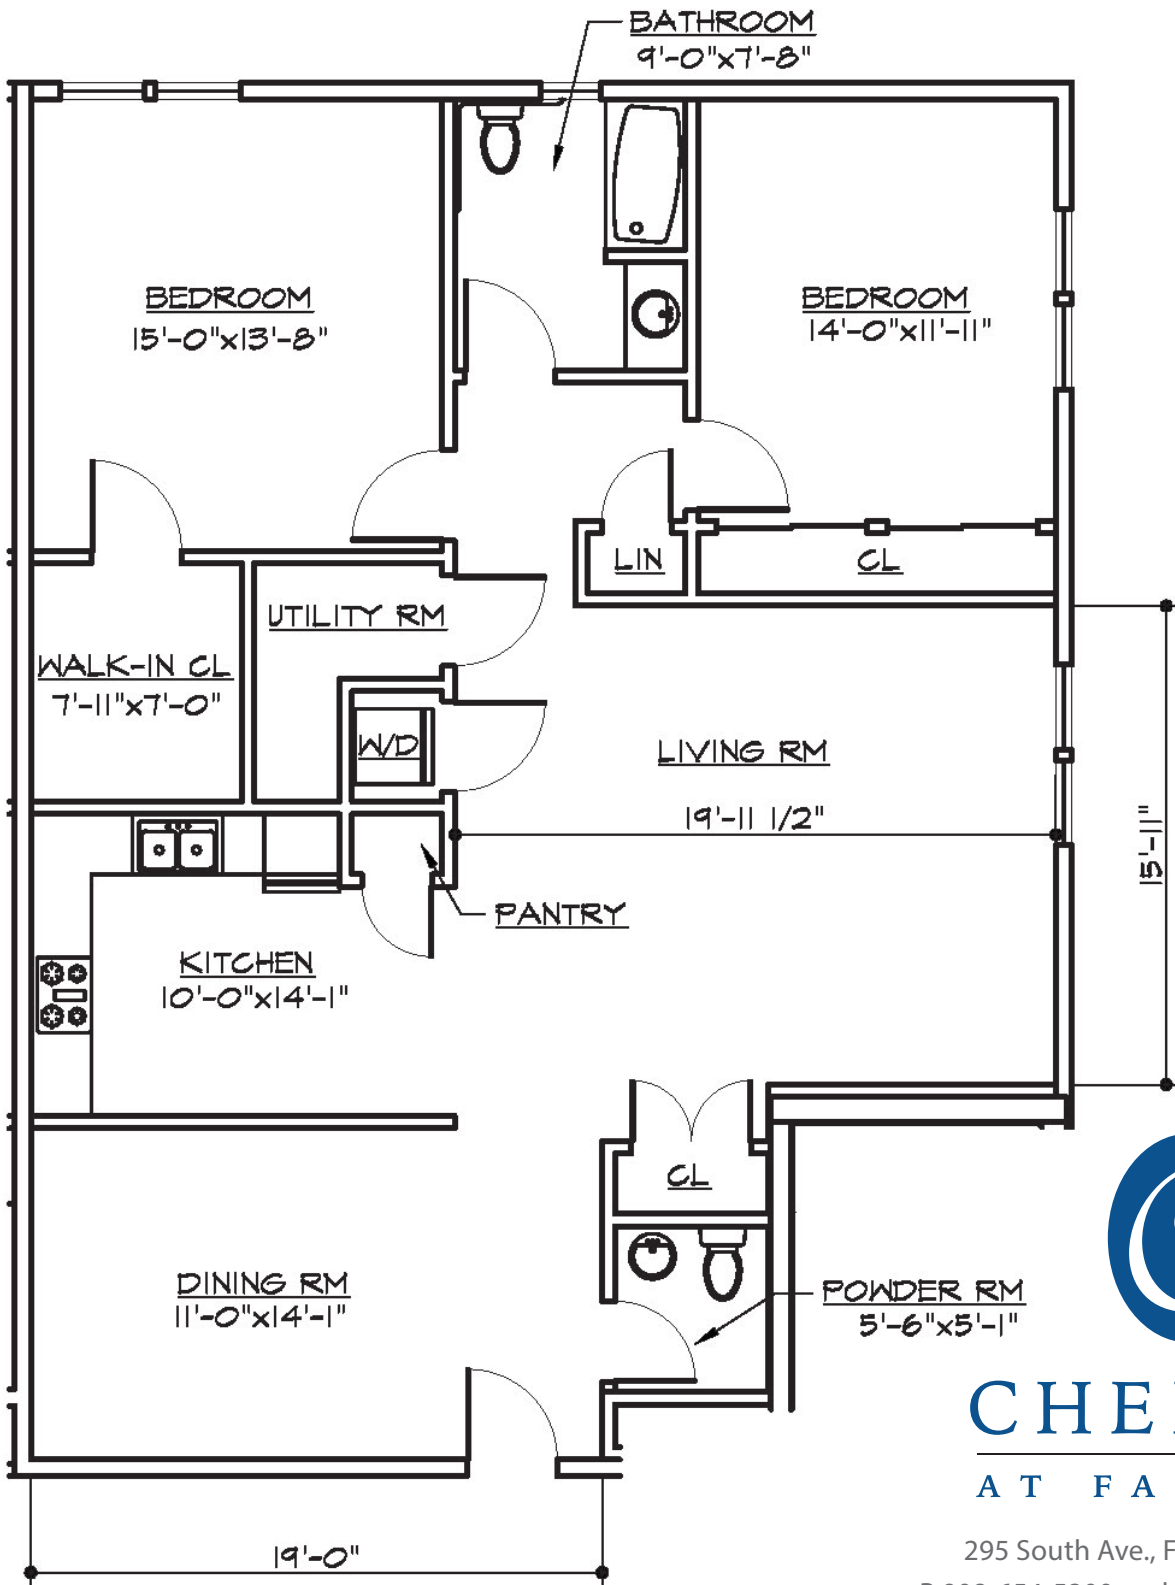

Independent Living Floor Plans

Unit 302

CHELSEA
AT FANWOOD

295 South Ave., Fanwood, NJ 07023
P 908-654-5200 • chelseaseniorliving.com