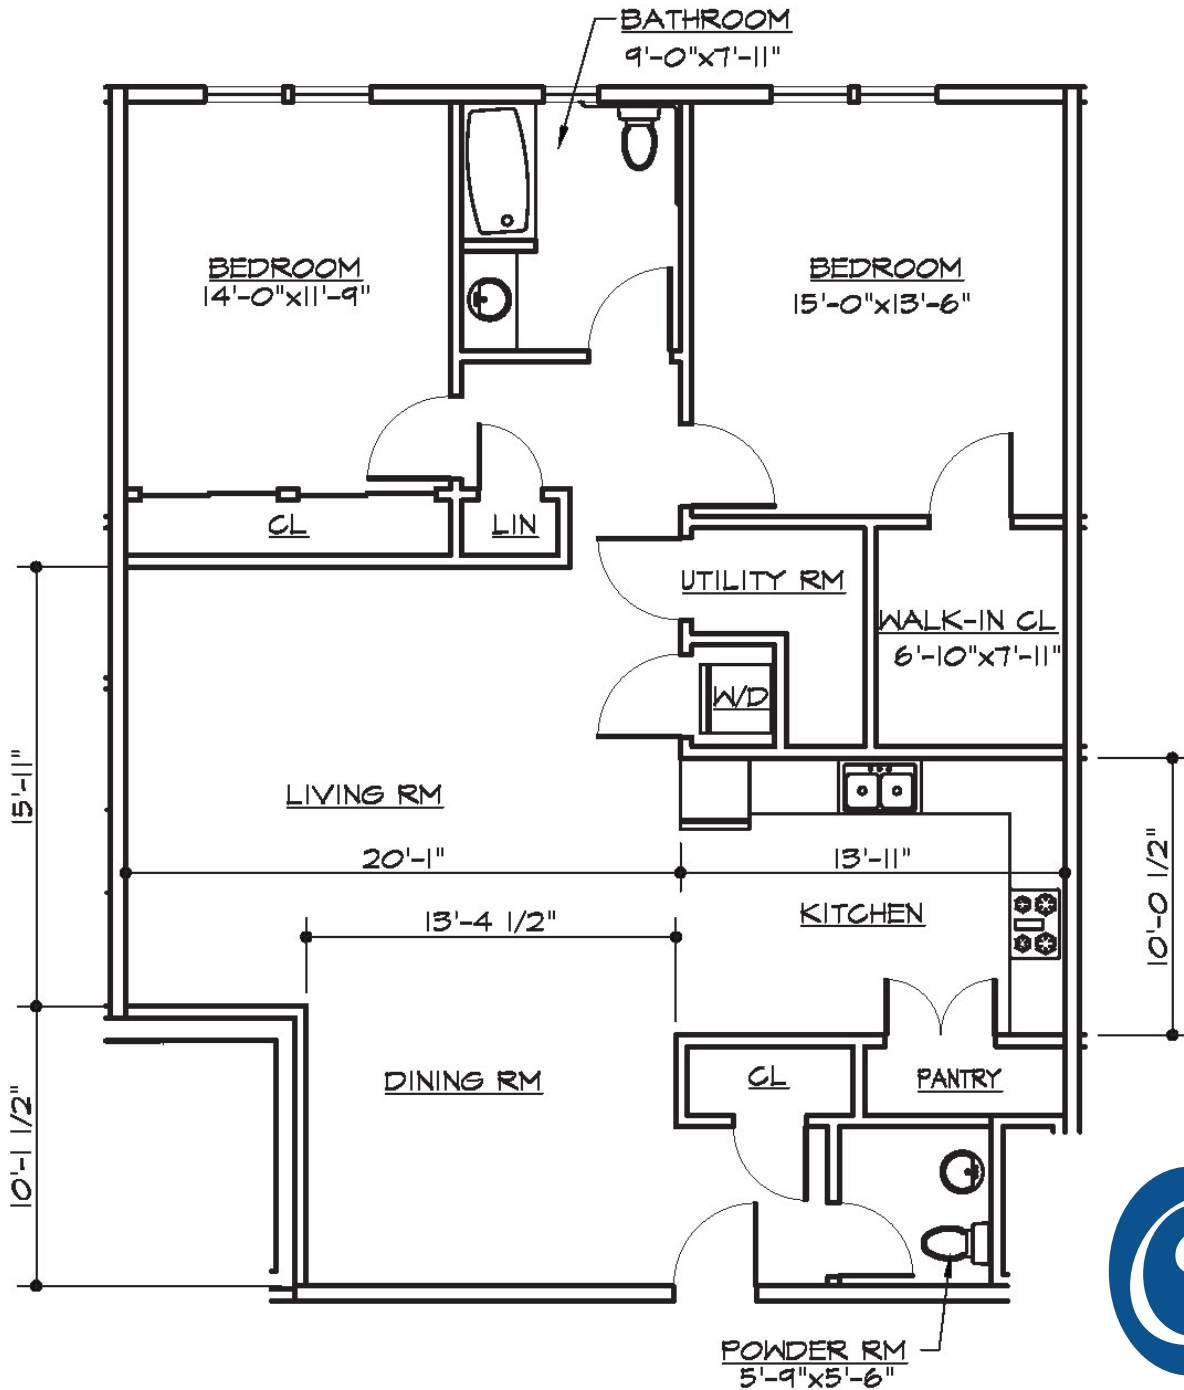

Independent Living Floor Plans

Unit 300

CHELSEA
AT FANWOOD

295 South Ave., Fanwood, NJ 07023
P 908-654-5200 • chelseaseniorliving.com