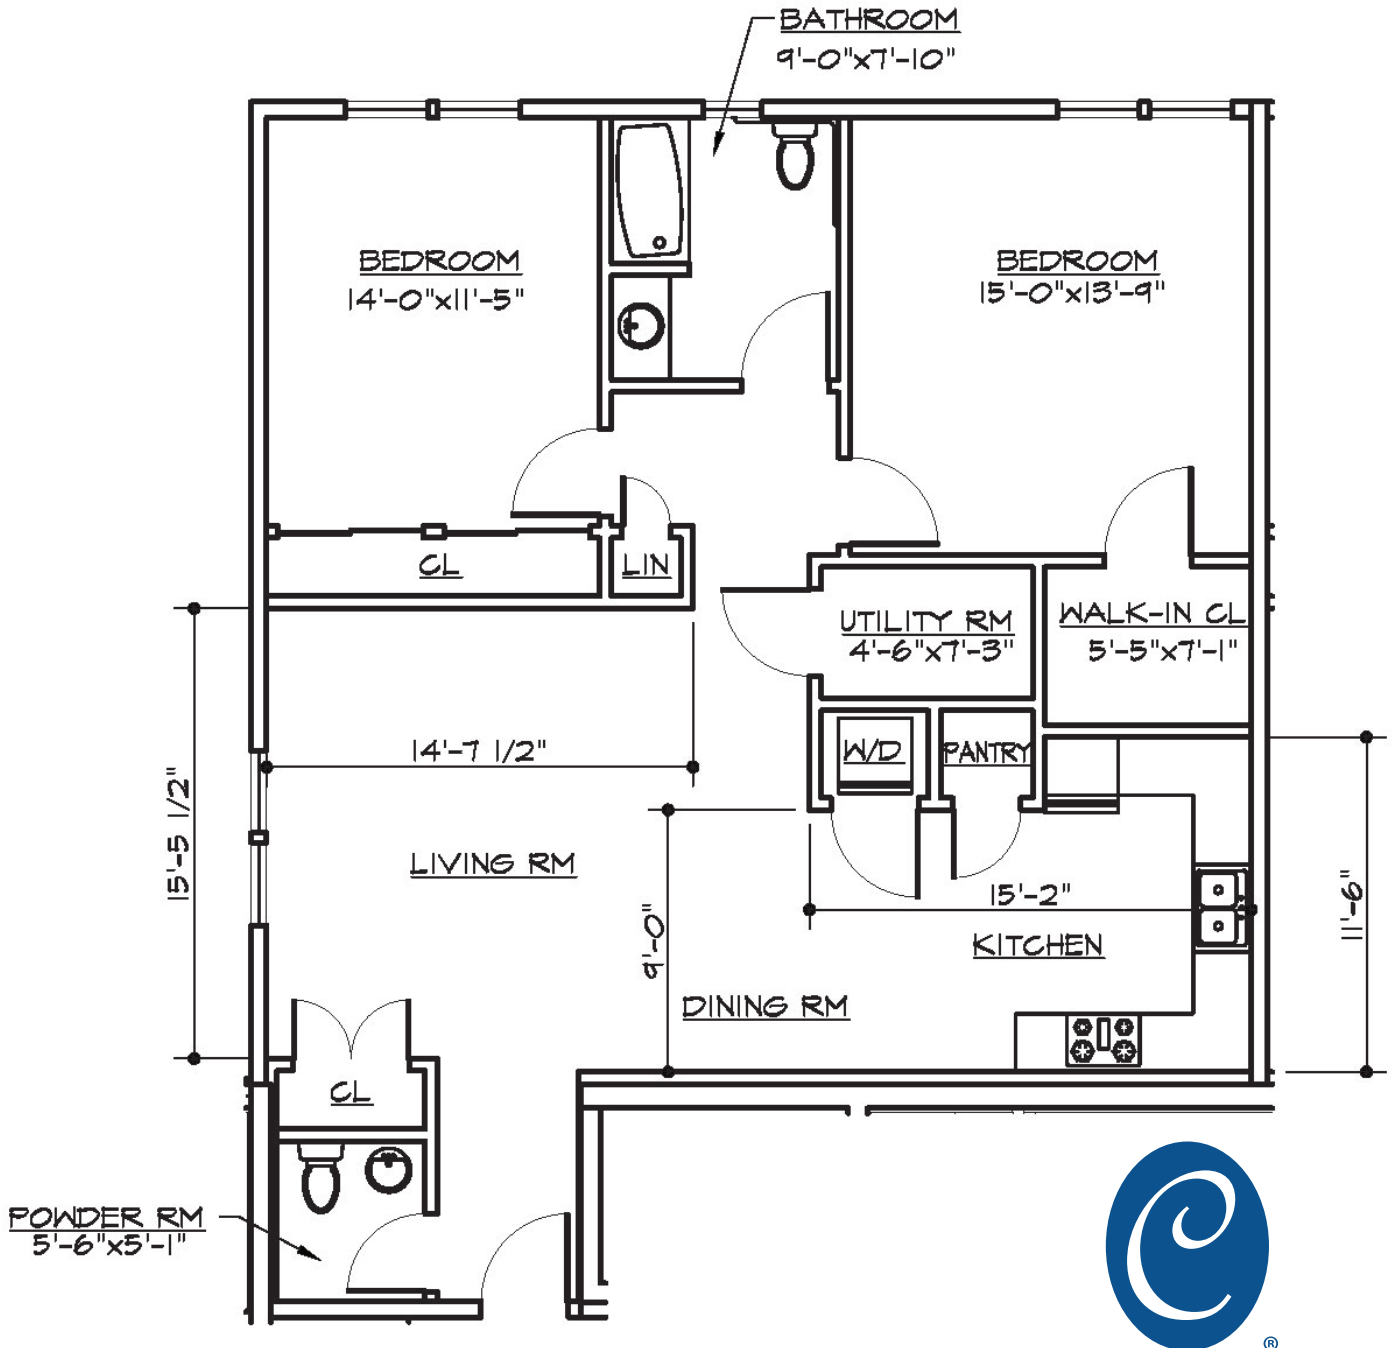

Independent Living Floor Plans

Unit 298

CHELSEA
AT FANWOOD

295 South Ave., Fanwood, NJ 07023
P 908-654-5200 • chelseaseniorliving.com