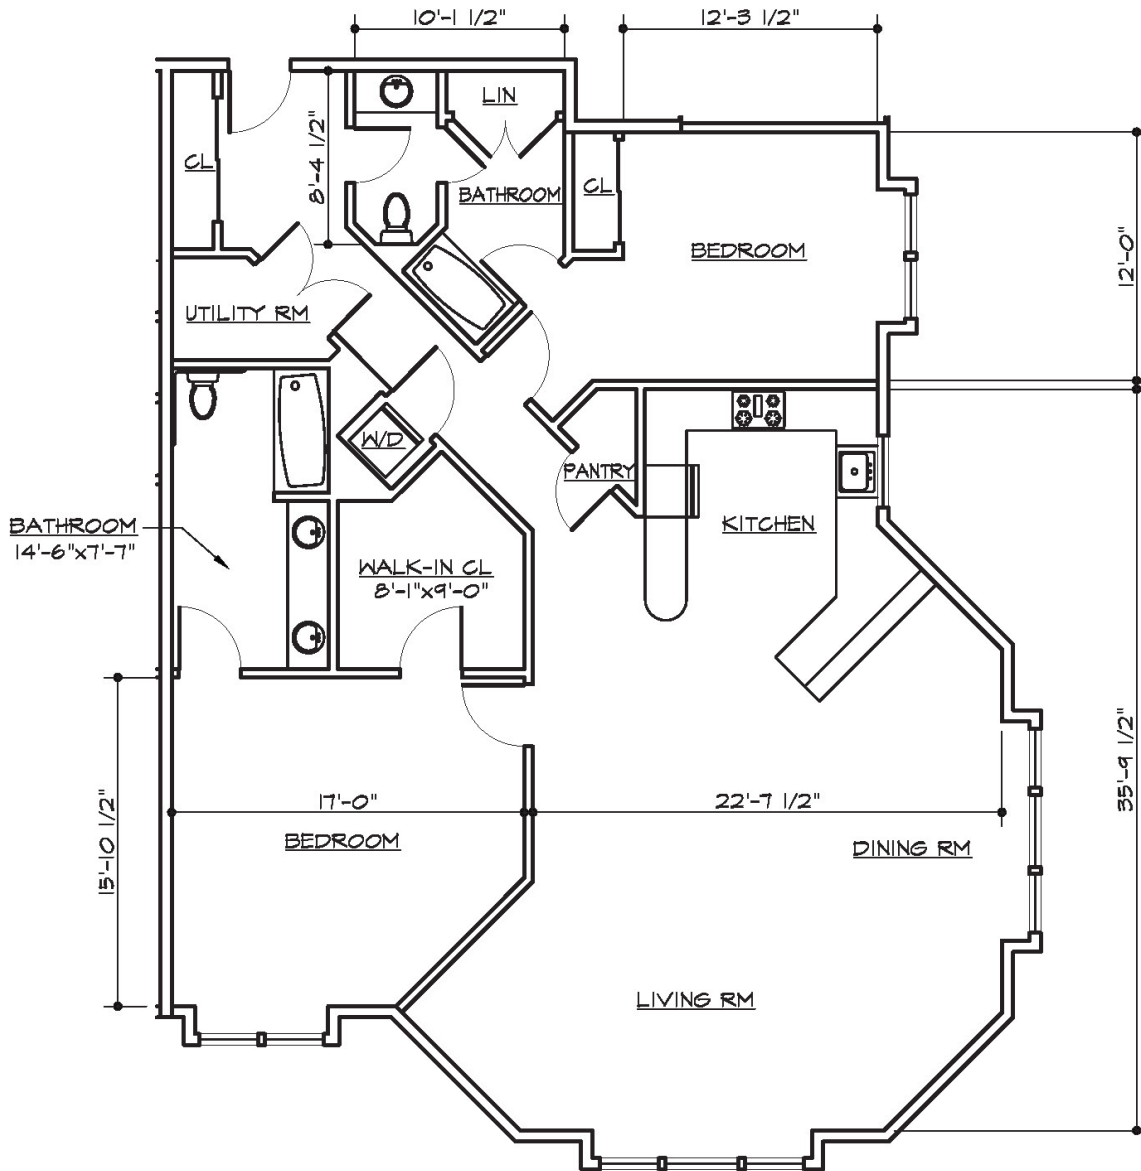

Independent Living Floor Plans

Unit 296

CHELSEA
AT FANWOOD

295 South Ave., Fanwood, NJ 07023
P 908-654-5200 • chelseaseniorliving.com