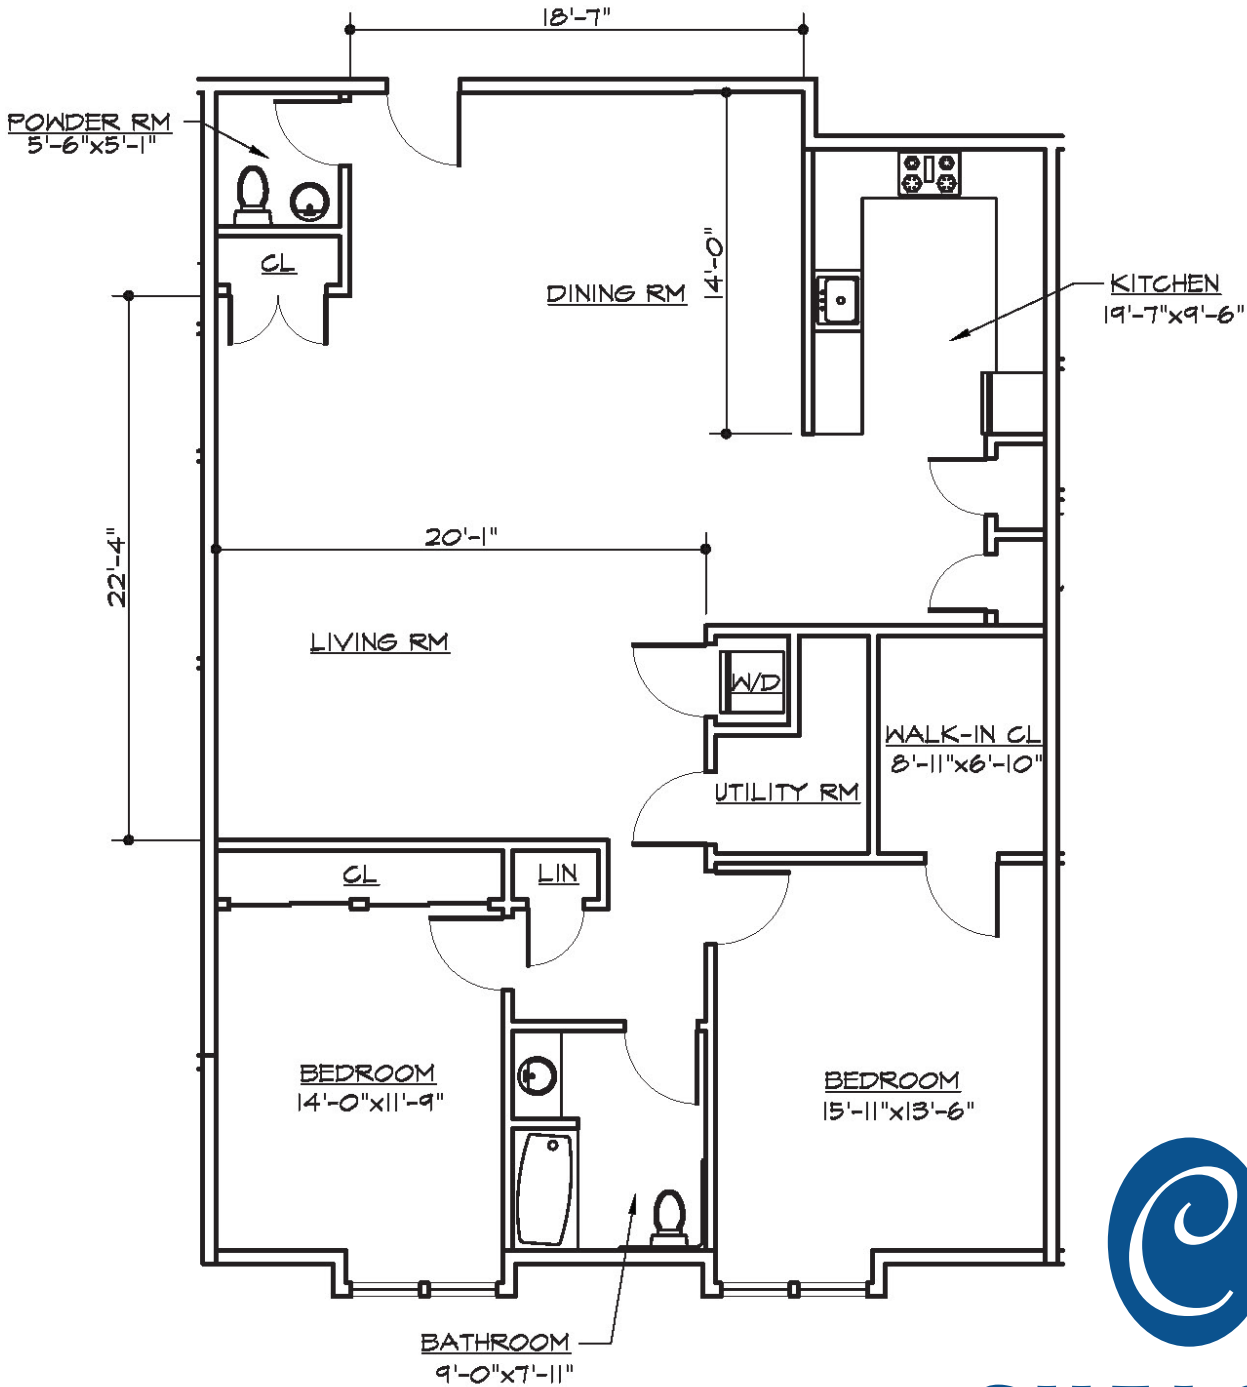

Independent Living Floor Plans

Unit 294

CHELSEA
AT FANWOOD

295 South Ave., Fanwood, NJ 07023
P 908-654-5200 • chelseaseniorliving.com