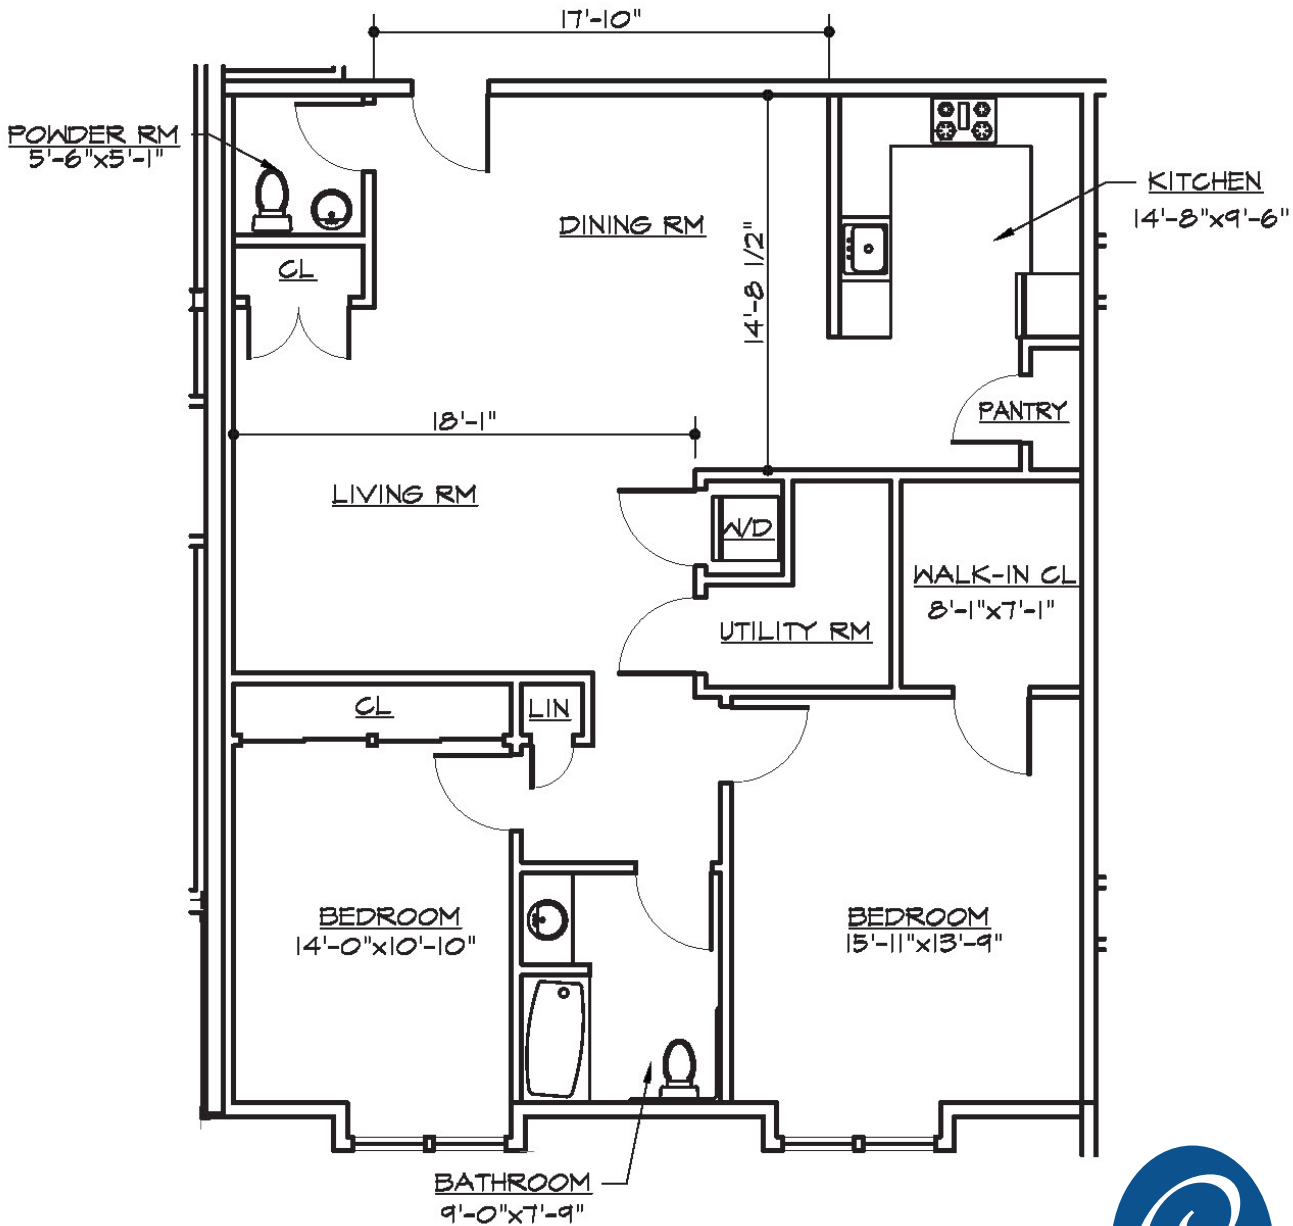

# Independent Living Floor Plans

## Unit 292

**CHELSEA**  
AT FANWOOD

295 South Ave., Fanwood, NJ 07023  
P 908-654-5200 • [chelseaseniorliving.com](http://chelseaseniorliving.com)